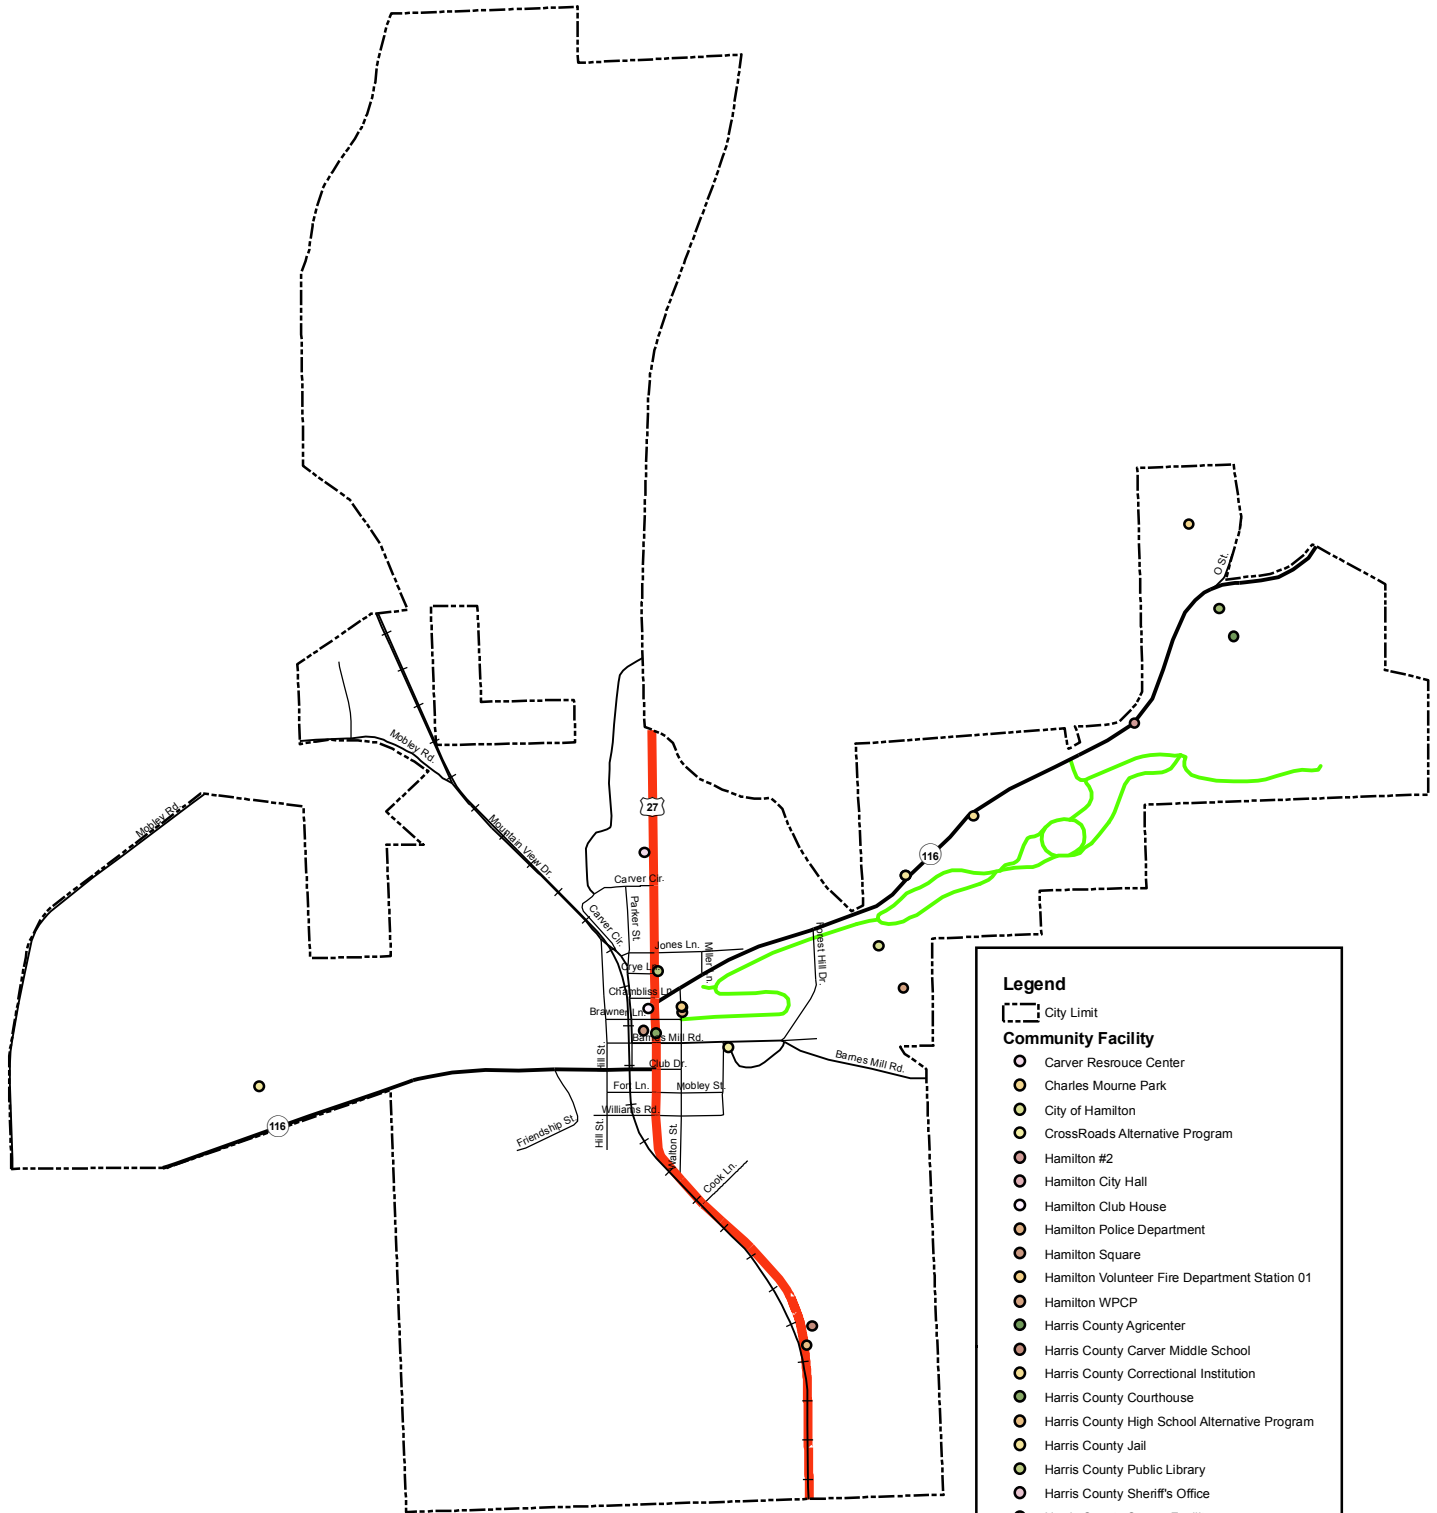

Hamilton, Georgia

Community Facility

Legend

City Limit

Community Facility

- Carver Resource Center
- Charles Mounre Park
- City of Hamilton
- CrossRoads Alternative Program
- Hamilton #2
- Hamilton City Hall
- Hamilton Club House
- Hamilton Police Department
- Hamilton Square
- Hamilton Volunteer Fire Department Station 01
- Hamilton WPCP
- Harris County Agricenter
- Harris County Carver Middle School
- Harris County Correctional Institution
- Harris County Courthouse
- Harris County High School Alternative Program
- Harris County Jail
- Harris County Public Library
- Harris County Sheriff's Office
- Harris County Soccer Facility
- Harris County Sr. High
- Railroad

Road

- US Hwy
- State Hwy
- County Road
- City Street
- Hamilton Passive Park

0.5 0.25 0 0.5 Miles